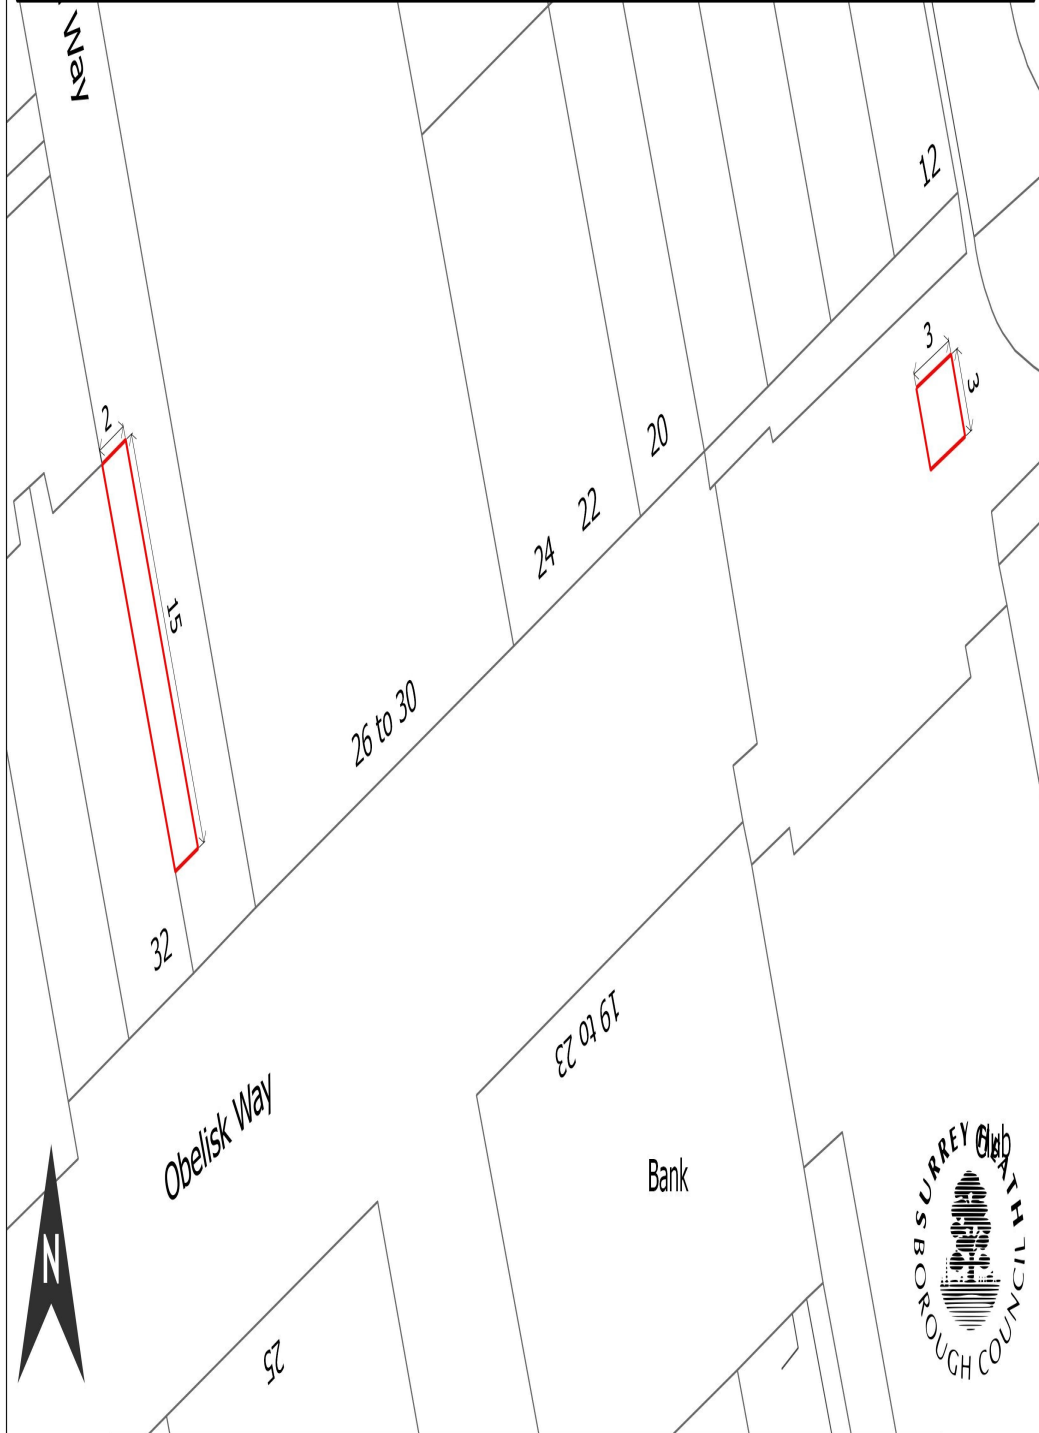

Camberley Street Trading Locations 3
(dimensions shown are in metres)

Produced: 25.07.2012

Scale 1:300

Surrey Heath Borough Council, Knoll Road, CAMBERLEY, GU15 3HD | Tel : +44 (0)1276 707100 | Fax : +44 (0)1276 707448 | Email: main.reception@surreyheath.gov.uk